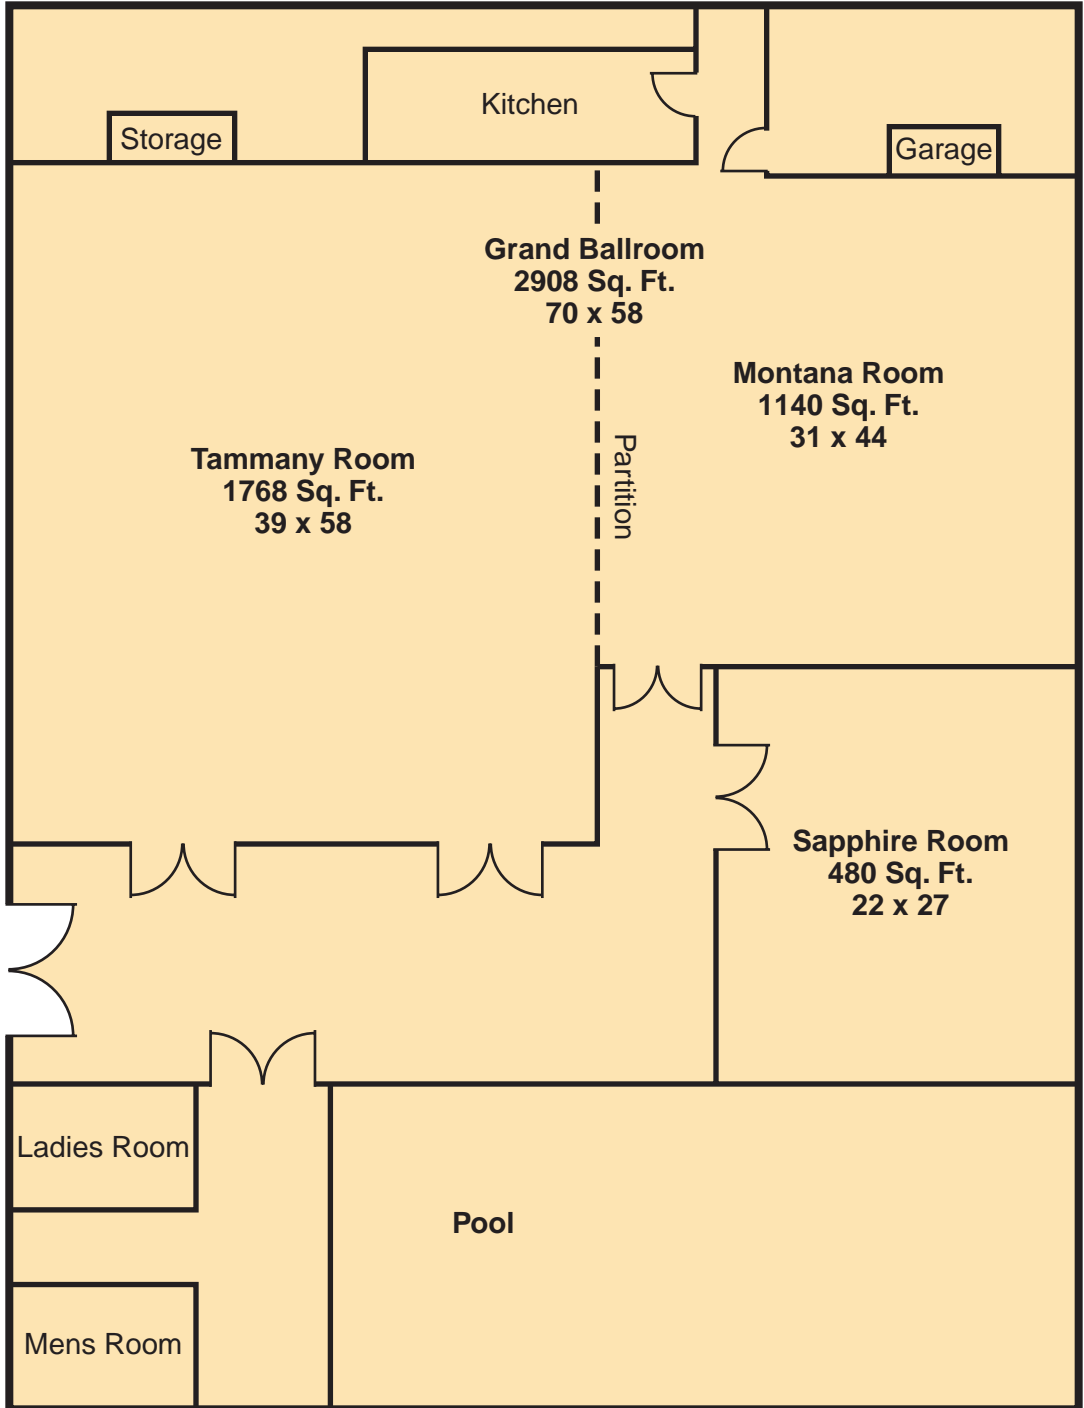

# Bitterroot River Inn

Meeting Room	Dimensions	Square footage	Theater	Classroom	Conference	U-Shape	Reception	Banquet
Grand Ballroom	70 x 58	2908	252	175	N/A	N/A	250	200
Tammany	39 x 58	1768	150	120	N/A	N/A	150	136
Montana	31 x 44	1140	70	40	20	25	90	64
Sapphire	22 x 27	480	36	20	20	20	50	32